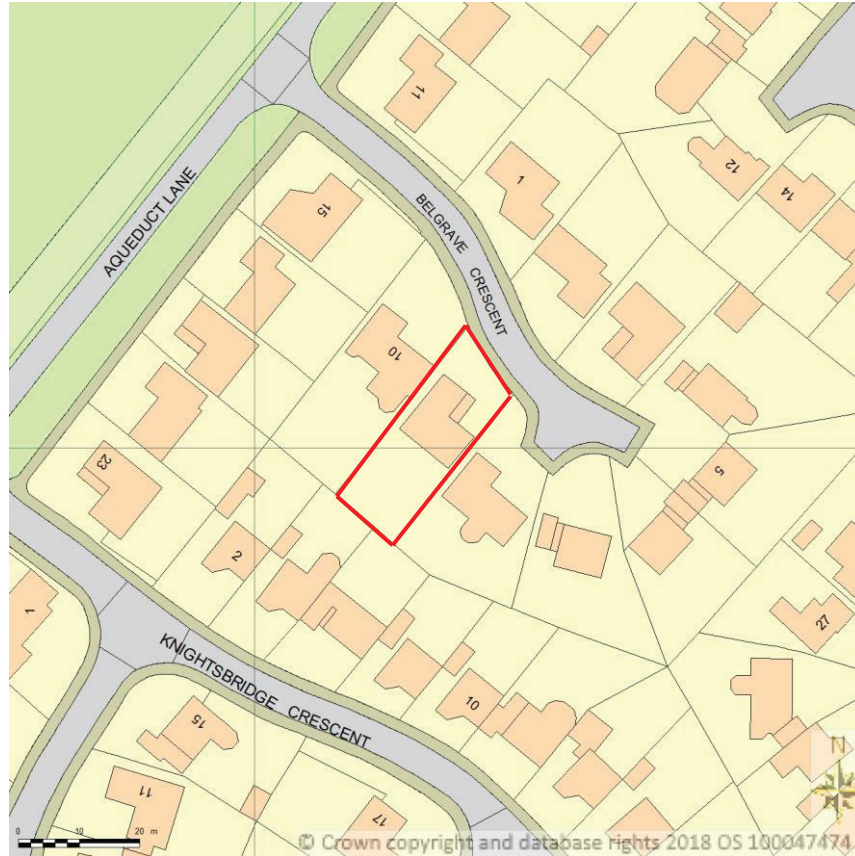

SITE LOCATION PLAN : 9 BELGRAVE CRESCENT, STIRCHLEY, TELFORD TF3 1BJ

AREA 2 HA

SCALE 1:1250 on A4

CENTRE COORDINATES: 369630, 306303

Supplied by Streetwise Maps Ltd

www.streetwise.net

Licence No: 100047474

25/11/2018 10:44